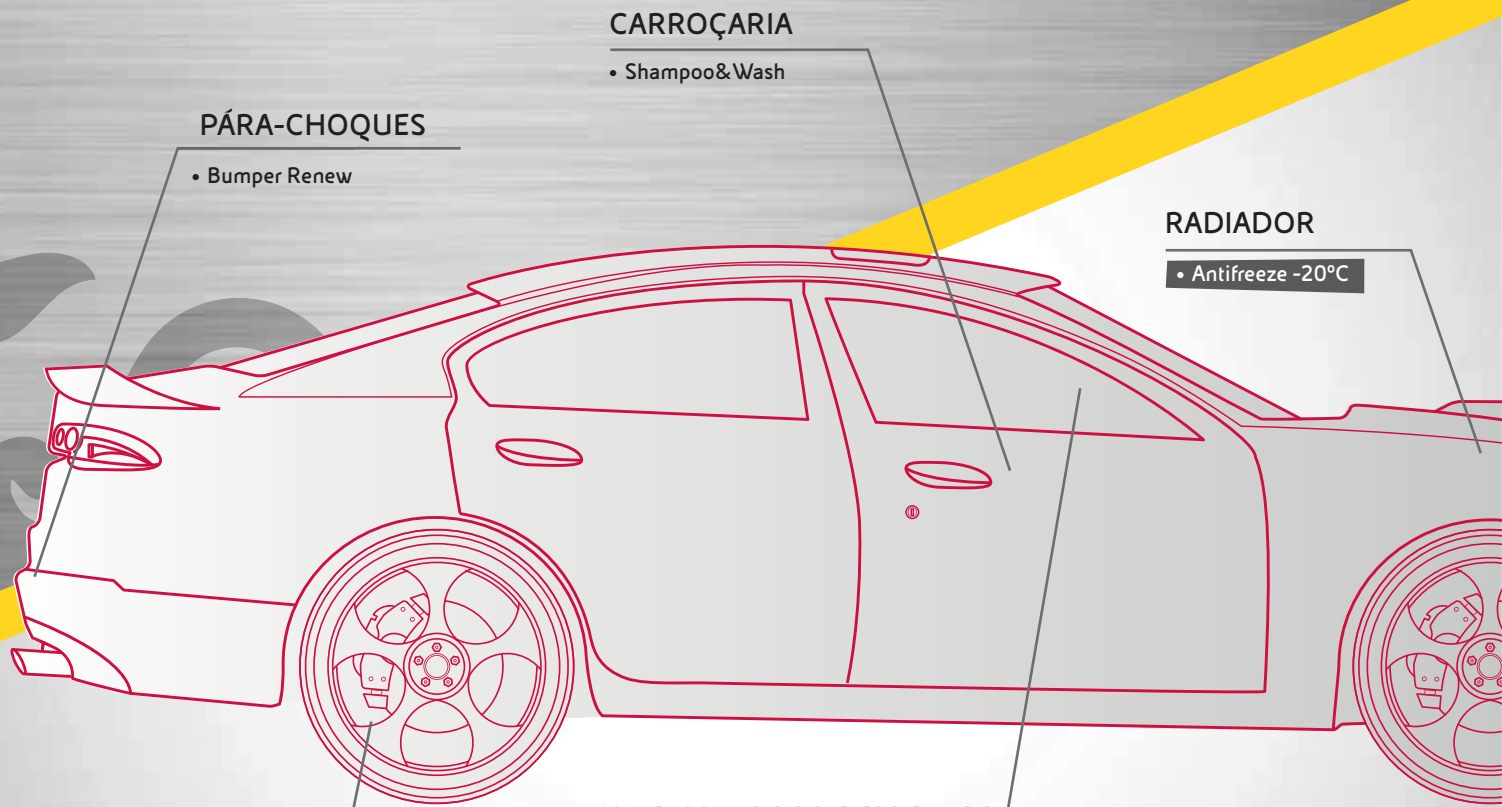

DE-ICER

WHEEL SHINE

BUMPER RENEW

MANUTENÇÃO ESPECIAL

TYRE REPAIR

ANTIFREEZE -20°C

i-care

CARROÇARIA